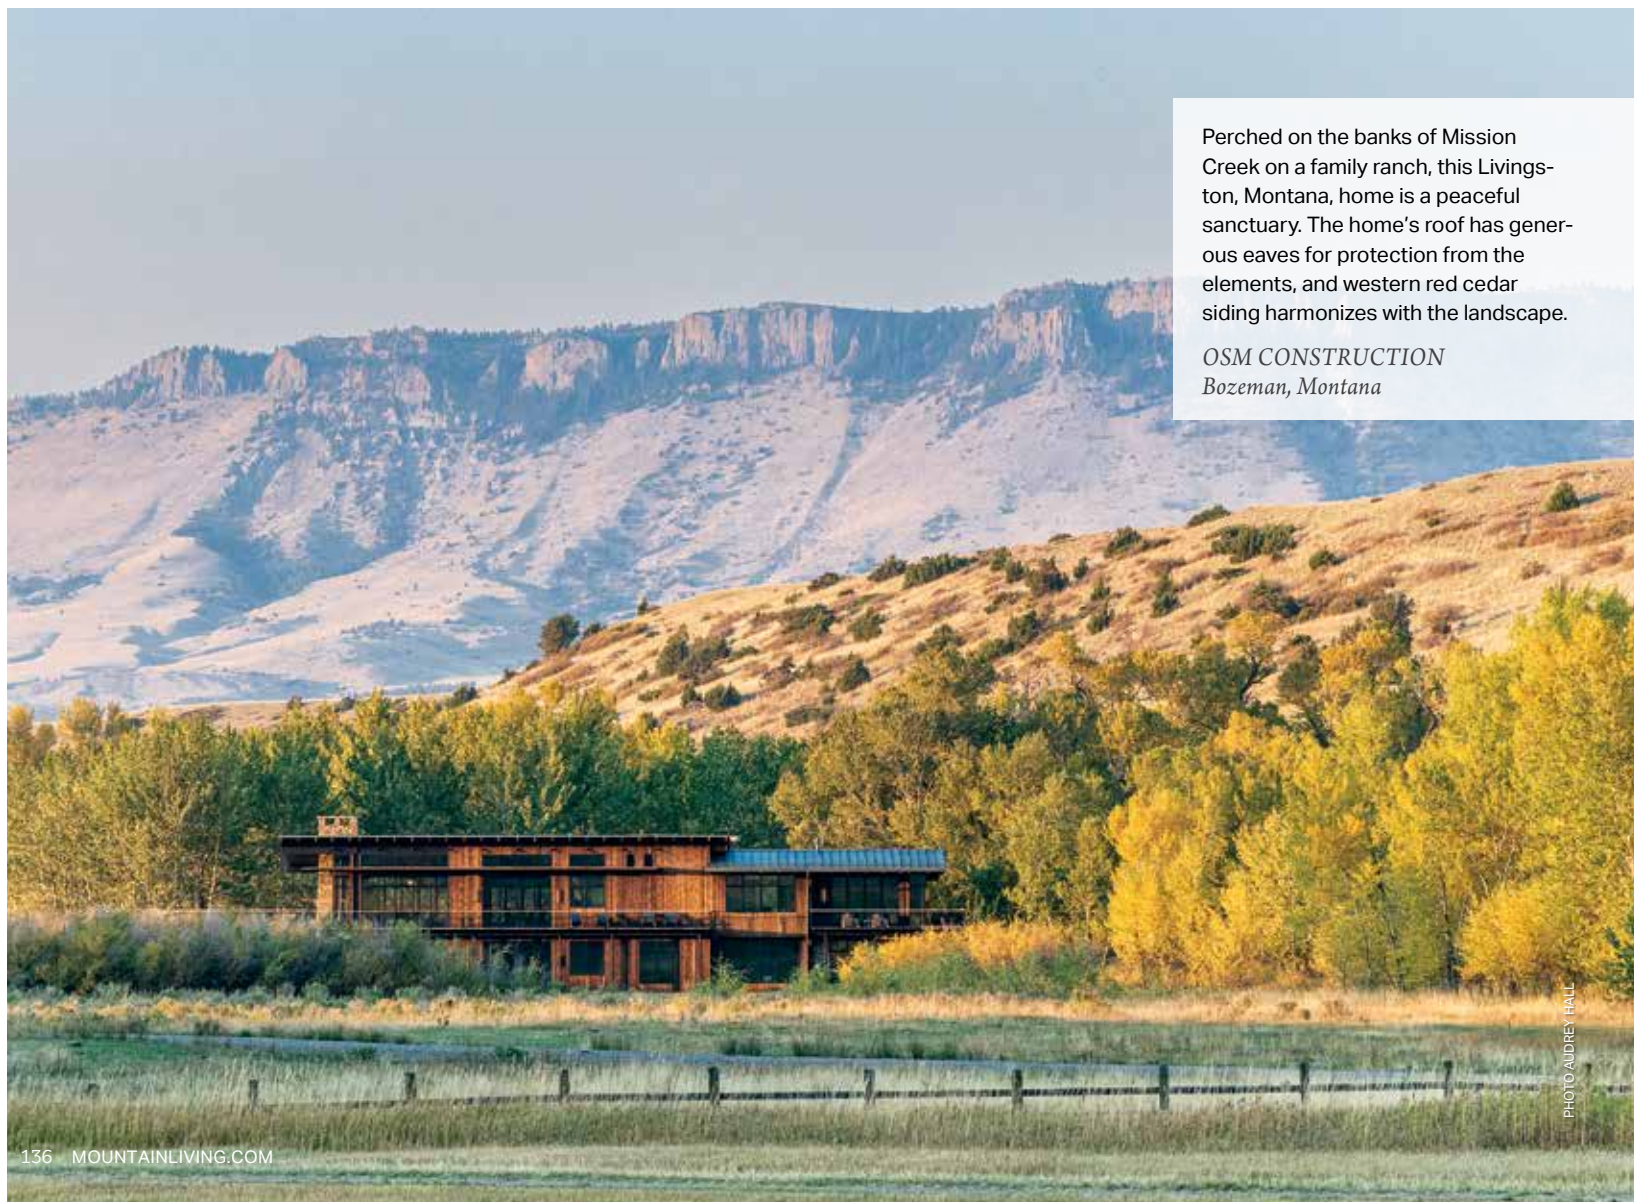

Western red cedar, patinaed by exposure in Utah's salt flats, conjures an image of vintage timber train trestles turned into exterior siding on this Martis Camp vacation home. A mixture of horizontal and vertical siding boards provides subtle interest.

Perched on the banks of Mission Creek on a family ranch, this Livingston, Montana, home is a peaceful sanctuary. The home's roof has generous eaves for protection from the elements, and western red cedar siding harmonizes with the landscape.