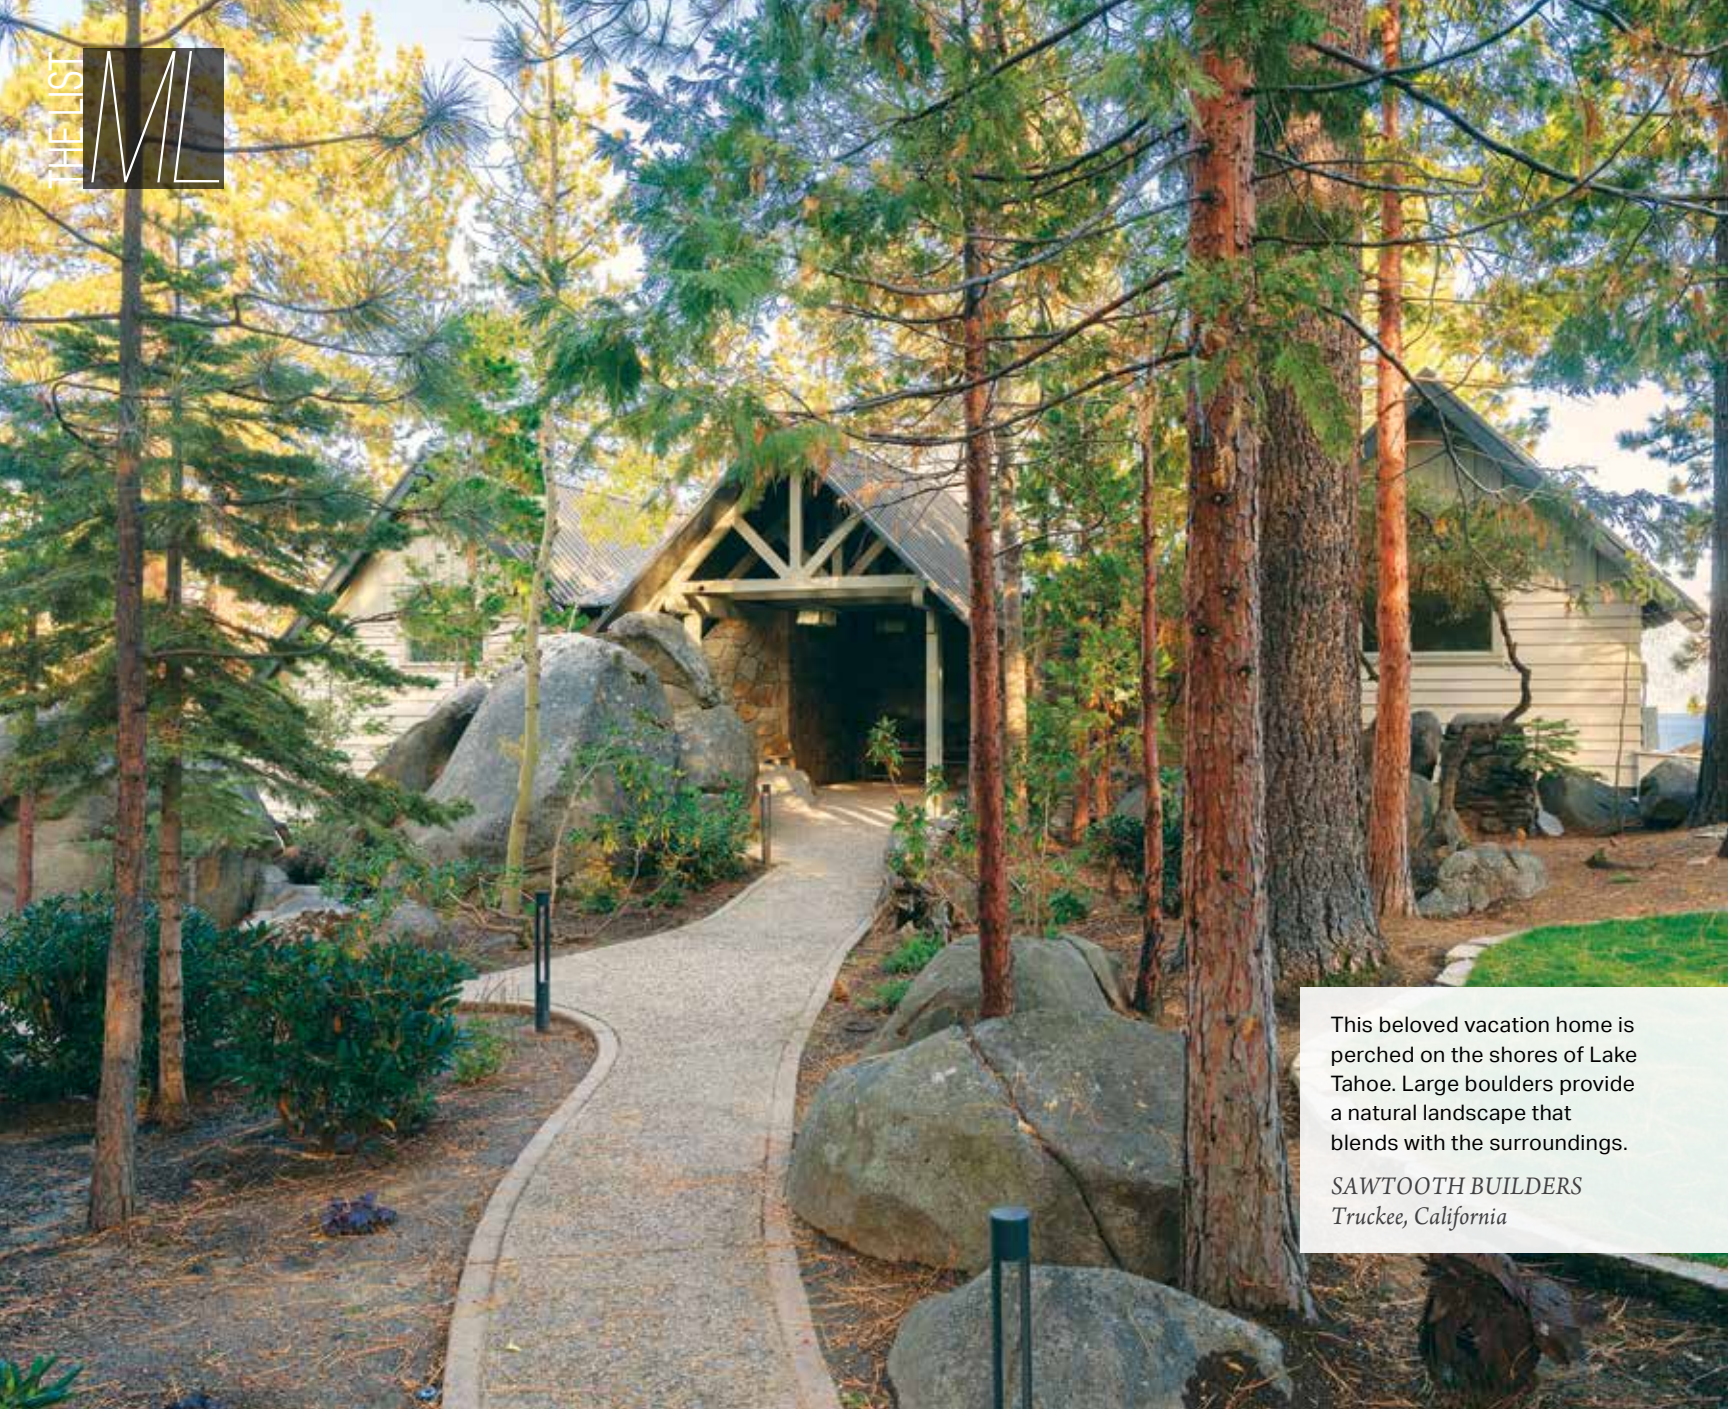

Perched on the banks of Mission Creek on a family ranch, this Livingston, Montana, home is a peaceful sanctuary. The home's roof has generous eaves for protection from the elements, and western red cedar siding harmonizes with the landscape.

OSM CONSTRUCTION
Bozeman, Montana

PHOTO: AUDREY HALL

In Bozeman, Montana, this home was designed with simple lines that pull the agrarian landscape into almost every room. White siding on the exterior provides contrast to the home's black roof and windows.

Bifold glass doors open the living room of this Coeur d'Alene, Idaho, home onto outdoor spaces overlooking the river. With the doors fully open, people can congregate inside and out.

*EDWARDS SMITH
CONSTRUCTION
Coeur d'Alene, Idaho*

PHOTO DAVID PAPAIZIAN

This beloved vacation home is perched on the shores of Lake Tahoe. Large boulders provide a natural landscape that blends with the surroundings.

SAWTOOTH BUILDERS
Truckee, California